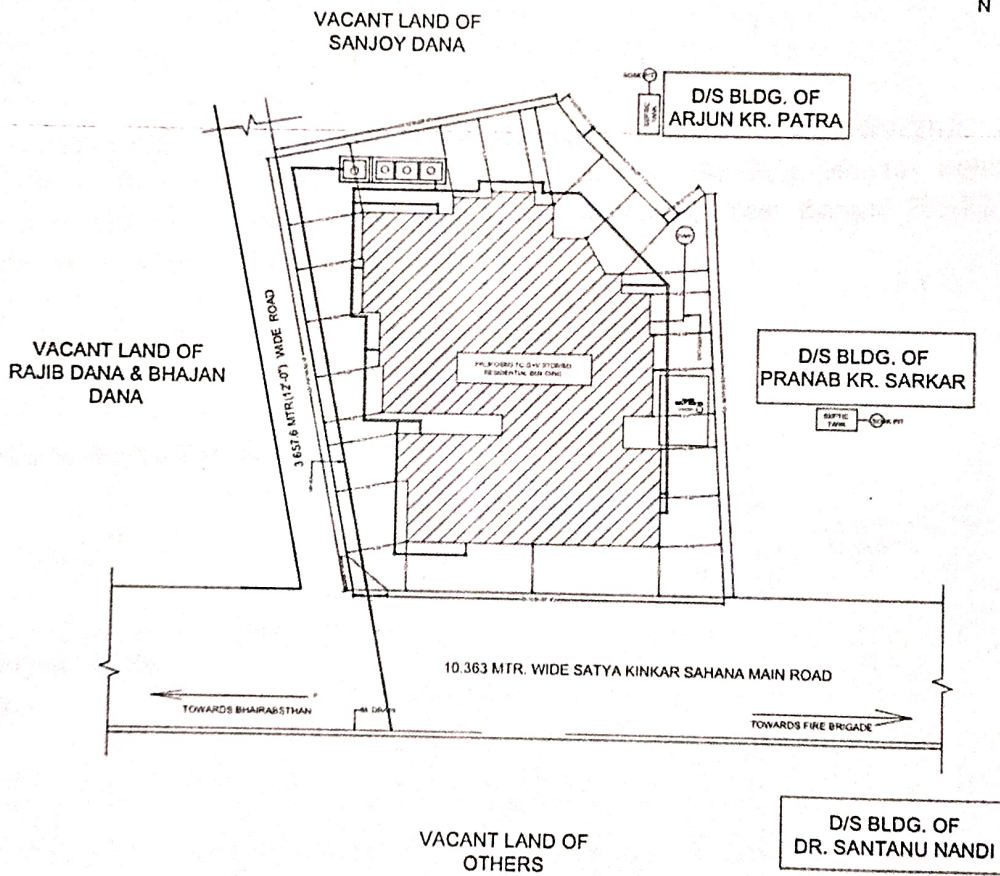

ANWESHA CONSTRUCTION

KENDUADIHI, BANKURA - 722102

Contact : 9434160326 / 8250283094

Ref. No. :

Date :

TO WHOM IT MAY CONCERN

Location plan of proposed project "THE PARK RESIDENCY" situated at Plot No-1007 & 1008 (R.S) OR 1866 & 1867 (L/R), Khatian No. 6996, J.L. No-213, Mouza-Kenduadihi, Under Bankura Municipality, P.S. and District-Bankura, West Bengal Pin-722102, is shown below:

SITE PLAN

SCALE - 1:200

For M/s Anwesh Construction

Mr. Dipak Patra, Partner

ANWESHA CONSTRUCTION

Dipak Patra
Partner

Latitude- 23.237781

Longitude- 87.043865